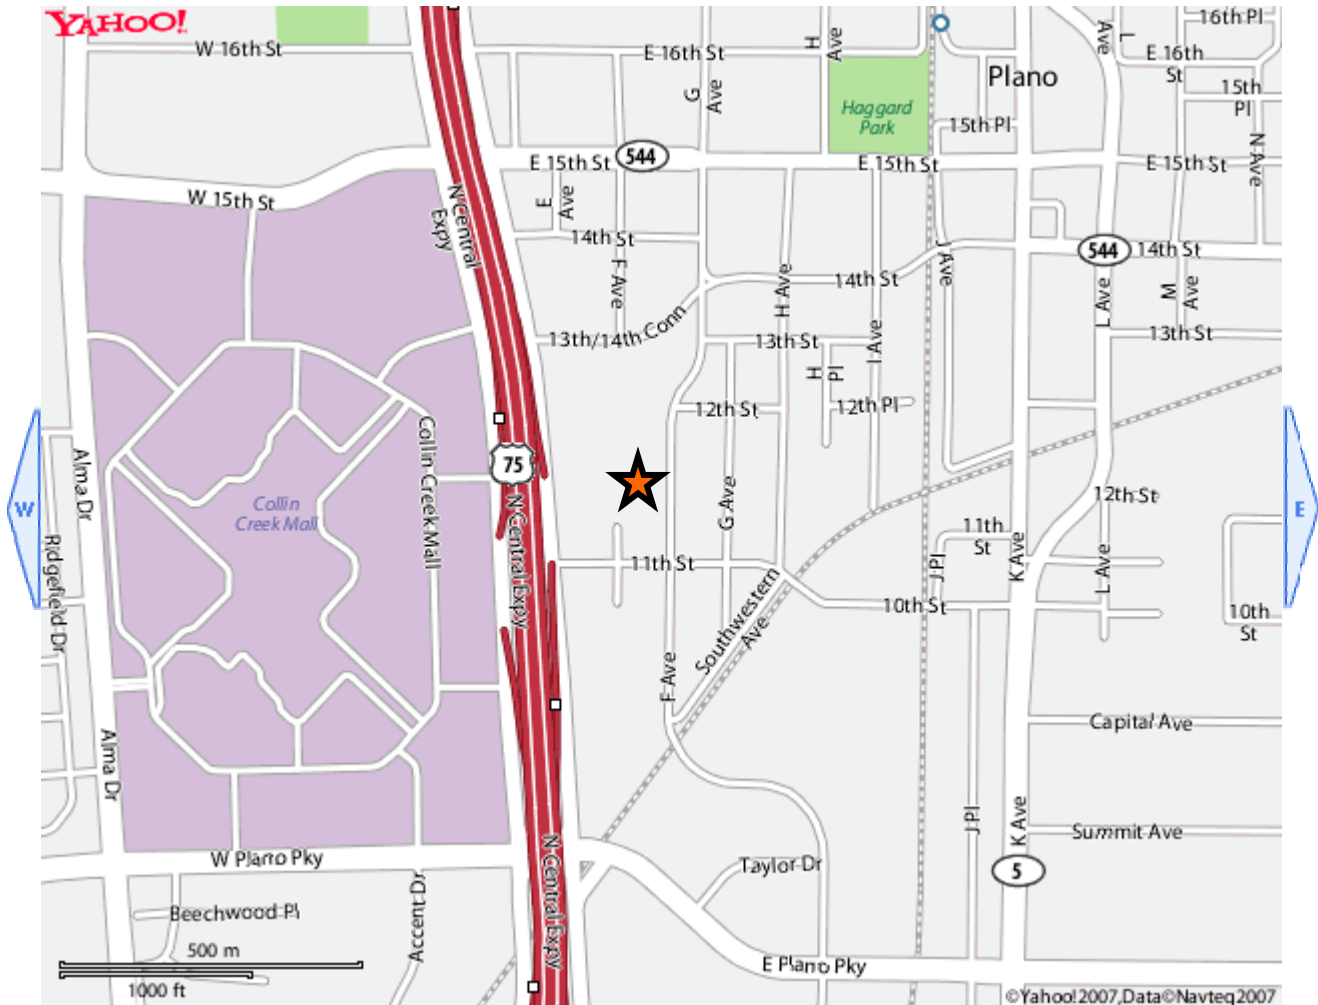

Habitat for Humanity EXTREME BUILD 2007-2008

MAP & Driving DIRECTIONS

Address: 1135 and 1135 1/2 Avenue F, Douglass Community - East Plano

DRIVING DIRECTIONS:

1. From North Central Expressway (75), take the Plano Parkway Street Exit.
2. Get in the NORTHBOUND Feeder/Access road running along the EAST side of the Freeway. Get in the far right hand lane. Go past Golfsmiths and watch carefully for a business called "DRIVE TIME".
3. Immediately after DRIVE TIME, turn right onto 11th Street.
4. Go to the first intersection- Avenue F. Turn Left. Houses are on the left about 1 ½ blocks down.

**Park in the street OR use church parking lot at 11th Street and Avenue F.
PLEASE DO NOT PARK in front of Construction or BLOCK Resident Driveways**