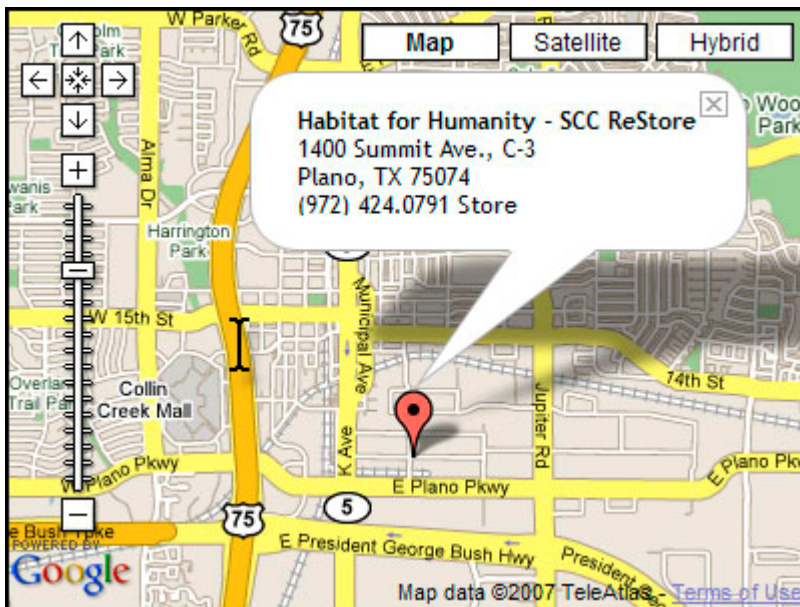

South Collin County  
**Habitat**  
for Humanity®

**ReStore**

Now open    Now open    Now open

- Retail outlet --- Accepting & selling tax deductible donations of “just about anything”
- Great bargains available for everyone
- Help Habitat for Humanity locally and internationally
- Help the environment
- Get a GREAT deal on quality items

<http://restore.habitat-scc.org>

- *Across Central Expressway from Collin Creek Mall*

Plano Parkway east to Ave N (north one block)

1400 Summit Ave (S.E. corner)

**Store Hours:**

Wednesday-Saturday 10 AM to 6 PM.